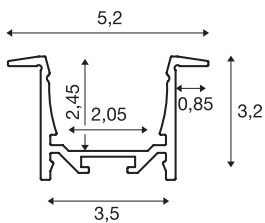

## GRAZIA 20

recess mounted profile, LED, 2m, white

GRAZIA 20 aluminium installation profile for inserting LED strips Thanks to the separately available plastic covers, these profiles provide for homogeneous, glare-free light.

### TECHNICAL DATA

Item no.:	1000494
Length	200.0 cm
Width	5.2 cm
Height	3.2 cm
Installation length	200.0 cm
Installation width	3.5 cm
Installation depth	3.0 cm
Net weight	1.536 kg
Gross weight	2.22 kg
IP Code	IP 20
Assembly	Recessed
Assembly details	Ceiling,Wall,Wall with Acc.
Color	white

## Accessories

1000557	END CAPS , for GRAZIA 20 recess mounted profile, 2 pieces, white
1000571	LONG CONNECTOR for GRAZIA 20 , 2 pieces
1004927	GRAZIA 60 , PC cover 1.5m flat frosted
1004928	GRAZIA 20 , PMMA cover 1.5m flat frosted
1004929	GRAZIA 20 , cover 1.5m flat milky