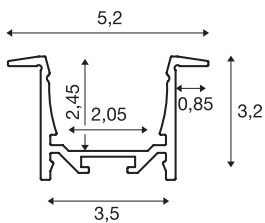

## GRAZIA 20

recess mounted profile, LED, 2m, black

GRAZIA 20 aluminium installation profile for inserting LED strips Thanks to the separately available plastic covers, these profiles provide for homogeneous, glare-free light.

### TECHNICAL DATA

Item no.:	1000495
Length	200.0 cm
Width	5.2 cm
Height	3.2 cm
Installation length	200.0 cm
Installation width	3.5 cm
Installation depth	3.0 cm
Net weight	1.395 kg
Gross weight	2.048 kg
IP Code	IP 20
Assembly	Recessed
Assembly details	Ceiling, Wall, Wall with Acc.
Color	black

## Accessories

1000558	END CAPS , for GRAZIA 20 recess mounted profile, 2 pieces, black
1000571	LONG CONNECTOR for GRAZIA 20 , 2 pieces
1004927	GRAZIA 60 , PC cover 1.5m flat frosted
1004928	GRAZIA 20 , PMMA cover 1.5m flat frosted
1004929	GRAZIA 20 , cover 1.5m flat milky