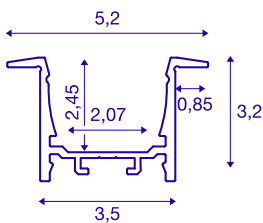

## GRAZIA 20

recess mounted profile, LED, 3m, aluminium

GRAZIA 20 aluminium installation profile for inserting LED strips. Thanks to the separately available plastic covers, these profiles provide for homogeneous, glare-free light.

## TECHNICAL DATA

Item no.:	1000496
Length	300.0 cm
Width	5.2 cm
Height	3.2 cm
Installation length	300.0 cm
Installation width	3.5 cm
Installation depth	3.0 cm
Net weight	2.229 kg
Gross weight	3.182 kg
IP Code	IP 20
Assembly	Recessed
Assembly details	Ceiling, Wall, Wall with Acc.
Color	aluminium
BIG WHITE Page	776

## Accessories

1000540	COVER , for GRAZIA 20, plastic, flat version, 3m, frosted
1000546	COVER , for GRAZIA 20, plastic, flat version, 3m, frosted
1000549	COVER , for GRAZIA 20, plastic, flat version, 3m, opaque
1000556	END CAPS , for GRAZIA 20 recess mounted profile, 2 pieces, aluminium
1000571	LONG CONNECTOR for GRAZIA 20 , 2 pieces