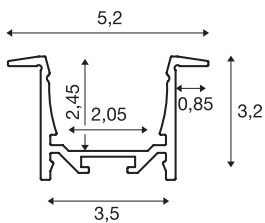

GRAZIA 20

recess mounted profile, LED, 3m, white

GRAZIA 20 aluminium installation profile for inserting LED strips Thanks to the separately available plastic covers, these profiles provide for homogeneous, glare-free light.

TECHNICAL DATA

| | |
|---------------------|-----------------------------|
| Item no.: | 1000497 |
| Length | 300.0 cm |
| Width | 5.2 cm |
| Height | 3.2 cm |
| Installation length | 300.0 cm |
| Installation width | 3.5 cm |
| Installation depth | 3.0 cm |
| Net weight | 2.109 kg |
| Gross weight | 2.977 kg |
| IP Code | IP 20 |
| Assembly | Recessed |
| Assembly details | Ceiling,Wall,Wall with Acc. |
| Color | white |
| BIG WHITE Page | 776 |

Accessories

| | |
|---------|--|
| 1000540 | COVER , for GRAZIA 20, plastic, flat version, 3m, frosted |
| 1000546 | COVER , for GRAZIA 20, plastic, flat version, 3m, frosted |
| 1000549 | COVER , for GRAZIA 20, plastic, flat version, 3m, opaque |
| 1000557 | END CAPS , for GRAZIA 20 recess mounted profile, 2 pieces, white |
| 1000571 | LONG CONNECTOR for GRAZIA 20 , 2 pieces |