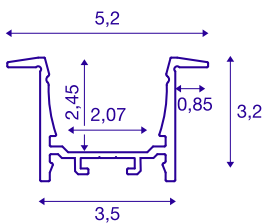

GRAZIA 20

recess mounted profile, LED, 3m, black

GRAZIA 20 aluminium installation profile for inserting LED strips Thanks to the separately available plastic covers, these profiles provide for homogeneous, glare-free light.

TECHNICAL DATA

Item no.:	1000498
Length	300.0 cm
Width	5.2 cm
Height	3.2 cm
Installation length	300.0 cm
Installation width	3.5 cm
Installation depth	3.0 cm
Net weight	2.289 kg
Gross weight	3.289 kg
IP Code	IP 20
Assembly	Recessed
Assembly details	Ceiling,Wall,Wall with Acc.
Color	black
BIG WHITE Page	776

Accessories

1000540	COVER , for GRAZIA 20, plastic, flat version, 3m, frosted
1000546	COVER , for GRAZIA 20, plastic, flat version, 3m, frosted
1000549	COVER , for GRAZIA 20, plastic, flat version, 3m, opaque
1000558	END CAPS , for GRAZIA 20 recess mounted profile, 2 pieces, black
1000571	LONG CONNECTOR for GRAZIA 20 , 2 pieces