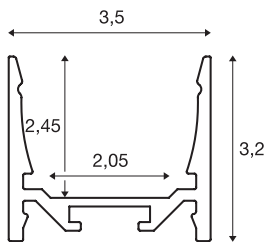

GRAZIA 20

surface mounted profile, LED, standard, smooth, 1m, aluminium

Smooth GRAZIA 20 surface-mounted profile in 1, 2 and 3 m lengths, excluding cover for installing LED strips up to 20 mm wide. The profile is available in white, black and anodised aluminium.

TECHNICAL DATA

Item no.:	1000517
Length	100.0 cm
Width	3.5 cm
Height	3.2 cm
Net weight	0.615 kg
Gross weight	0.894 kg
IP Code	IP 20
Assembly	Surface
Assembly details	Ceiling, Ceiling with Acc., Pendant Profile, - Wall, Wall with Acc.
Color	aluminium