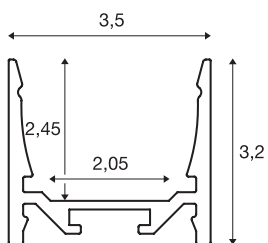

## GRAZIA 20

surface mounted profile, LED, standard, smooth, 1m, white

Smooth GRAZIA 20 surface-mounted profile in 1, 2 and 3 m lengths, excluding cover for installing LED strips up to 20 mm wide. The profile is available in white, black and anodised aluminium.

## TECHNICAL DATA

Item no.:	1000518
Length	100.0 cm
Width	3.5 cm
Height	3.2 cm
Net weight	0.611 kg
Gross weight	0.921 kg
IP Code	IP 20
Assembly	Surface
Assembly details	Ceiling, Ceiling with Acc., Pendant Profile, - Wall, Wall with Acc.
Color	white