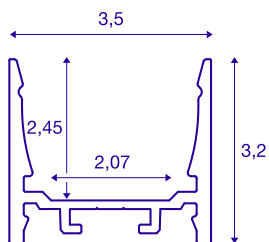

GRAZIA 20

surface mounted profile, LED, standard, smooth, 1m, black

Smooth GRAZIA 20 surface-mounted profile in 1, 2 and 3 m lengths, excluding cover for installing LED strips up to 20 mm wide. The profile is available in white, black and anodised aluminium.

TECHNICAL DATA

Item no.:	1000519
Length	100.0 cm
Width	3.5 cm
Height	3.2 cm
Net weight	0.664 kg
Gross weight	0.939 kg
IP Code	IP 20
Assembly	Surface
Assembly details	Ceiling, Ceiling with Acc., Pendant Profile, - Wall, Wall with Acc.
Color	black