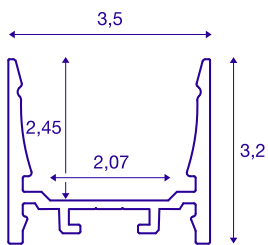

GRAZIA 20

surface mounted profile, LED, standard, smooth, 2m, aluminium

Smooth GRAZIA 20 surface-mounted profile in 1, 2 and 3 m lengths, excluding cover for installing LED strips up to 20 mm wide. The profile is available in white, black and anodised aluminium.

TECHNICAL DATA

Item no.:	1000520
Length	200.0 cm
Width	3.5 cm
Height	3.2 cm
Net weight	1.292 kg
Gross weight	1.807 kg
IP Code	IP 20
Assembly	Surface
Assembly details	Ceiling, Ceiling with Acc., Pendant Profile, - Wall, Wall with Acc.
Color	aluminium