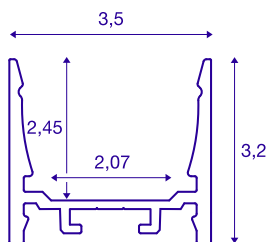

GRAZIA 20

surface mounted profile, LED, standard, smooth, 2m, black

Smooth GRAZIA 20 surface-mounted profile in 1, 2 and 3 m lengths, excluding cover for installing LED strips up to 20 mm wide. The profile is available in white, black and anodised aluminium.

TECHNICAL DATA

Item no.:	1000522
Length	200.0 cm
Width	3.5 cm
Height	3.2 cm
Net weight	1.32 kg
Gross weight	1.833 kg
IP Code	IP 20
Assembly	Surface
Assembly details	Ceiling, Ceiling with Acc., Pendant Profile, - Wall, Wall with Acc.
Color	black