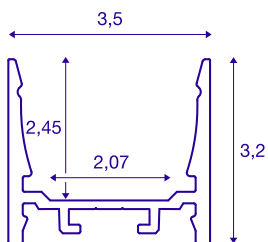

GRAZIA 20

surface mounted profile, LED, standard, smooth, 3m, aluminium

Smooth GRAZIA 20 surface-mounted profile in 1, 2 and 3 m lengths, excluding cover for installing LED strips up to 20 mm wide. The profile is available in white, black and anodised aluminium.

TECHNICAL DATA

Item no.:	1000523
Length	300.0 cm
Width	3.5 cm
Height	3.2 cm
Net weight	1.84 kg
Gross weight	2.579 kg
IP Code	IP 20
Assembly	Surface
Assembly details	Ceiling, Ceiling with Acc., Pendant Profile, - Wall, Wall with Acc.
Color	aluminium
BIG WHITE Page	775