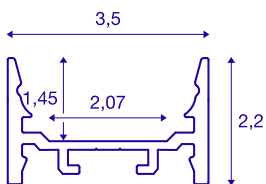

GRAZIA 20

surface mounted profile, LED, flat, smooth, 1m, white

Flat, smooth GRAZIA 20 surface-mounted profile in 1, 2 and 3 m lengths, excluding cover for installing LED strips up to 20 mm wide. The profile is available in white, black and anodised aluminium.

TECHNICAL DATA

Item no.:	1000527
Length	100.0 cm
Width	3.5 cm
Height	2.2 cm
Net weight	0.506 kg
Gross weight	0.784 kg
IP Code	IP 20
Assembly	Surface
Assembly details	Ceiling, Ceiling with Acc., Pendant Profile, - Wall, Wall with Acc.
Color	white