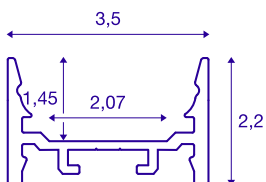

GRAZIA 20

surface mounted profile, LED, flat, smooth, 1m, black

Flat, smooth GRAZIA 20 surface-mounted profile in 1, 2 and 3 m lengths, excluding cover for installing LED strips up to 20 mm wide. The profile is available in white, black and anodised aluminium.

TECHNICAL DATA

Item no.:	1000528
Length	100.0 cm
Width	3.5 cm
Height	2.2 cm
Net weight	0.515 kg
Gross weight	0.784 kg
IP Code	IP 20
Assembly	Surface
Assembly details	Ceiling, Ceiling with Acc., Pendant Profile, - Wall, Wall with Acc.
Color	black