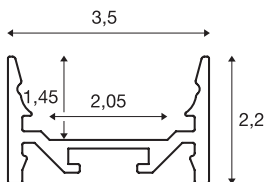

GRAZIA 20

surface mounted profile, LED, flat, smooth, 2m, aluminium

Flat, smooth GRAZIA 20 surface-mounted profile in 1, 2 and 3 m lengths, excluding cover for installing LED strips up to 20 mm wide. The profile is available in white, black and anodised aluminium.

TECHNICAL DATA

Item no.:	1000529
Length	200.0 cm
Width	3.5 cm
Height	2.2 cm
Net weight	0.449 kg
Gross weight	0.984 kg
IP Code	IP 20
Assembly	Surface
Assembly details	Ceiling, Ceiling with Acc., Pendant Profile, - Wall, Wall with Acc.
Color	aluminium