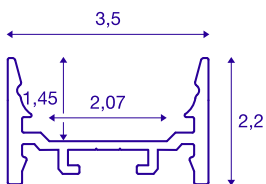

GRAZIA 20

surface mounted profile, LED, flat, smooth, 2m, white

Flat, smooth GRAZIA 20 surface-mounted profile in 1, 2 and 3 m lengths, excluding cover for installing LED strips up to 20 mm wide. The profile is available in white, black and anodised aluminium.

TECHNICAL DATA

Item no.:	1000530
Length	200.0 cm
Width	3.5 cm
Height	2.2 cm
Net weight	1.03 kg
Gross weight	1.579 kg
IP Code	IP 20
Assembly	Surface
Assembly details	Ceiling, Ceiling with Acc., Pendant Profile, - Wall, Wall with Acc.
Color	white