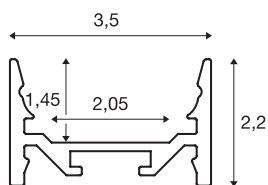

## GRAZIA 20

surface mounted profile, LED, flat, smooth, 2m, black

Flat, smooth GRAZIA 20 surface-mounted profile in 1, 2 and 3 m lengths, excluding cover for installing LED strips up to 20 mm wide. The profile is available in white, black and anodised aluminium.

### TECHNICAL DATA

Item no.:	1000531
Length	200.0 cm
Width	3.5 cm
Height	2.2 cm
Net weight	0.946 kg
Gross weight	1.414 kg
IP Code	IP 20
Assembly	Surface
Assembly details	Ceiling, Ceiling with Acc., Pendant Profile, - Wall, Wall with Acc.
Color	black