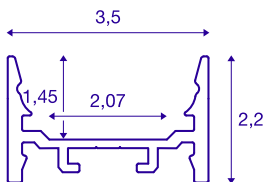

GRAZIA 20

surface mounted profile, LED, flat, smooth, 3m, aluminium

Flat, smooth GRAZIA 20 surface-mounted profile in 1, 2 and 3 m lengths, excluding cover for installing LED strips up to 20 mm wide. The profile is available in white, black and anodised aluminium.

TECHNICAL DATA

Item no.:	1000532
Length	300.0 cm
Width	3.5 cm
Height	2.2 cm
Net weight	1.359 kg
Gross weight	2.027 kg
IP Code	IP 20
Assembly	Surface
Assembly details	Ceiling, Ceiling with Acc., Pendant Profile, - Wall, Wall with Acc.
Color	aluminium
BIG WHITE Page	775