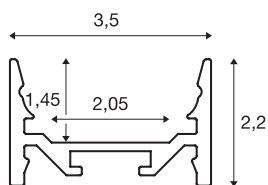

GRAZIA 20

surface mounted profile, LED, flat, smooth, 3m, white

Flat, smooth GRAZIA 20 surface-mounted profile in 1, 2 and 3 m lengths, excluding cover for installing LED strips up to 20 mm wide. The profile is available in white, black and anodised aluminium.

TECHNICAL DATA

Item no.:	1000533
Length	300.0 cm
Width	3.5 cm
Height	2.2 cm
Net weight	1.392 kg
Gross weight	2.082 kg
IP Code	IP 20
Assembly	Surface
Assembly details	Ceiling, Ceiling with Acc., Pendant Profile, - Wall, Wall with Acc.
Color	white
BIG WHITE Page	775