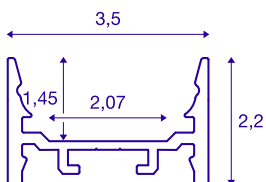

GRAZIA 20

surface mounted profile, LED, flat, smooth, 3m, black

Flat, smooth GRAZIA 20 surface-mounted profile in 1, 2 and 3 m lengths, excluding cover for installing LED strips up to 20 mm wide. The profile is available in white, black and anodised aluminium.

TECHNICAL DATA

Item no.:	1000534
Length	300.0 cm
Width	3.5 cm
Height	2.2 cm
Net weight	1.417 kg
Gross weight	2.189 kg
IP Code	IP 20
Assembly	Surface
Assembly details	Ceiling, Ceiling with Acc., Pendant Profile, - Wall, Wall with Acc.
Color	black
BIG WHITE Page	775