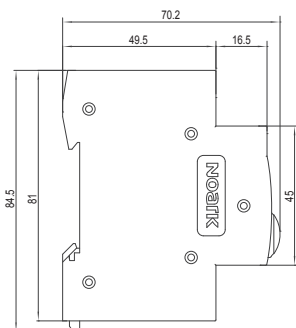

	 Z2
 (mm ²)	1-2.5 mm ²
 (Nm)	0.8Nm

NOARK

Printed with environment-friendly paper

Copyright Noark. All Rights Reserved

www.noark-electric.eu