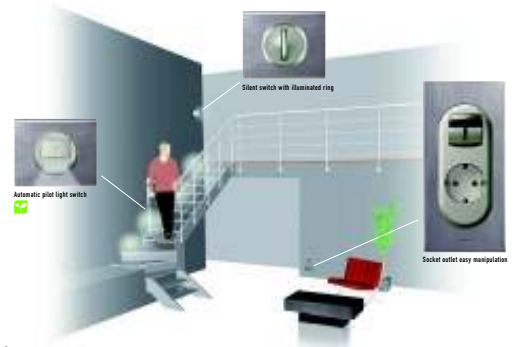

Move around with security