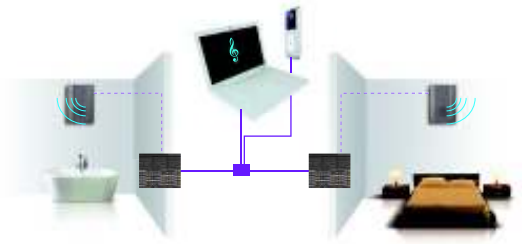

+ Céliane advantages