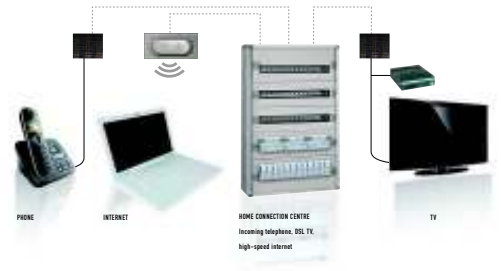

➤ Céliane advantages