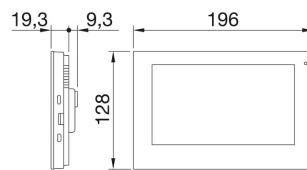

DIMENSIONAL

TECHNICAL SYMBOLOGY

IP

IP20

STANDARDS/APPROVALS

CE