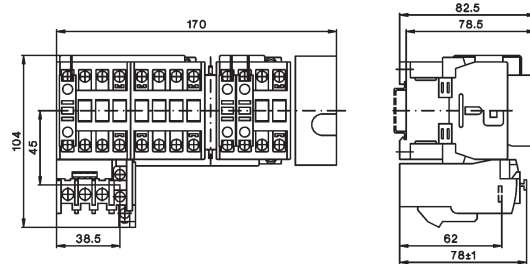

Star-Delta Starters

Dimensions

Star-Delta Starters, AC operated, open type

K3NY15 + U3/32
K3NY26

K3NY15 + U12/16E G3
K3NY26

K3Y40 + U3/32
K3Y52 + U3/32

K3Y40 + U3/42
K3Y52 + U3/42

K3Y80 + U3/74