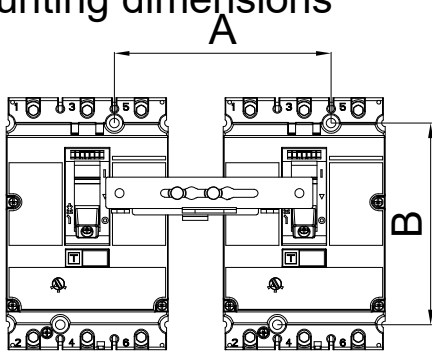

MZ.ZJM03 Mechanical interlock

Mounting dimensions

MZ1/MZ2

Dimensions [mm]

Modell	A	B
MZ1	120	112
MZ2	140	125
MZ3	143	200

MZ3

Assembling and mounting

MZ1 / MZ2