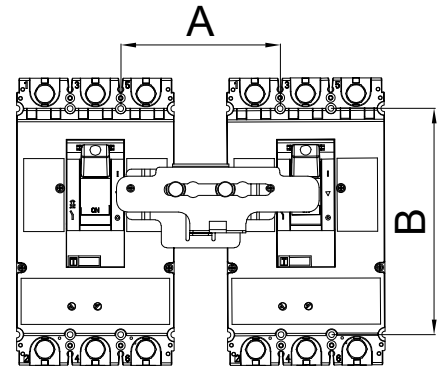

MZ.ZJM03 Mechanical interlock

Mounting dimensions

MZ1/MZ2

Dimensions [mm]

Modell	A	B
MZ1	120	112
MZ2	140	125
MZ3	143	200

MZ3

Assembling and mounting

MZ1 / MZ2

①

MZ3

②

MZ3

MZ1 / MZ2

③

1 Nm