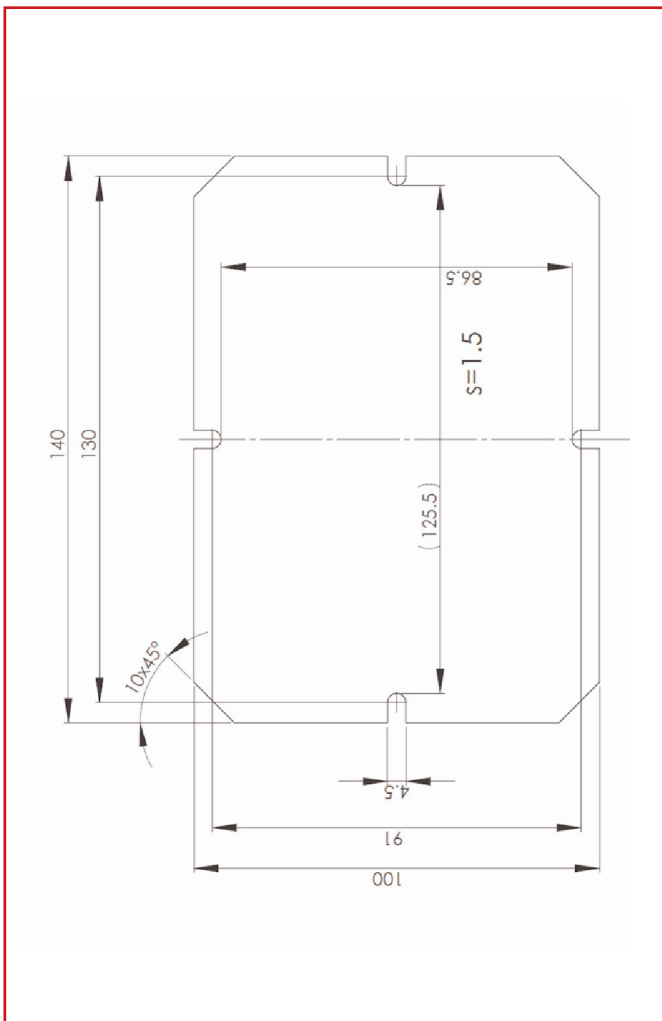

DATA SHEET: IG707044

MOUNTING PLATE 140x100x1,5 mm, GALVANIZED STEEL SHEET

DIMENSIONS

Length (mm):	140
Width (mm):	100

DESCRIPTION	ORDER NO.
Mounting plate 140x100x1, 5 mm, galvanized steel sheet	IG707044