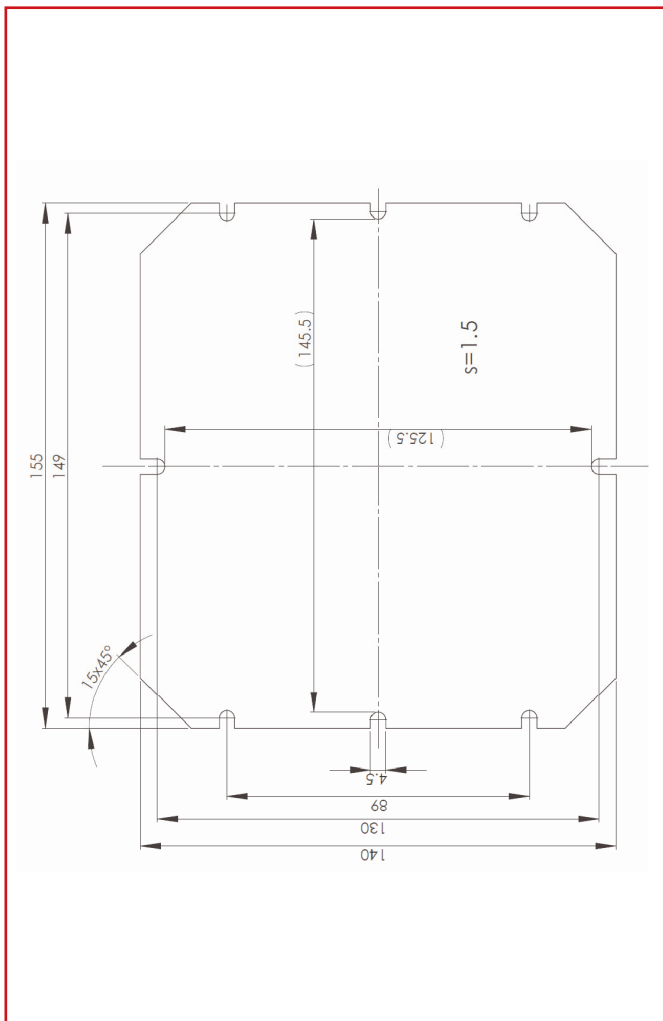

DATA SHEET: IG707045

MOUNTING PLATE 155x140x1,5 mm, GALVANIZED STEEL SHEET

DIMENSIONS

Length (mm):	155
Width (mm):	140

DESCRIPTION	ORDER NO.
Mounting plate 155x140x1,5 mm, galvanized steel sheet	IG707045