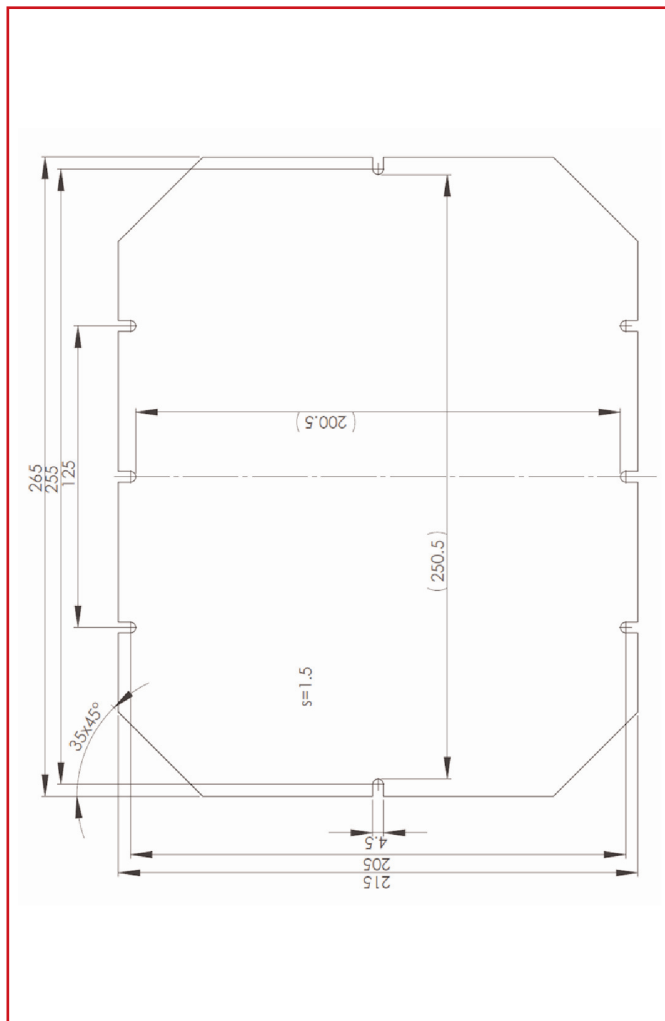

DATA SHEET: IG707047

MOUNTING PLATE 265x215x1,5 mm, GALVANIZED STEEL SHEET

DIMENSIONS

Length (mm):	265
Width (mm):	215

DESCRIPTION	ORDER NO.
Mounting plate 265x215x1,5 mm, galvanized steel sheet	IG707047