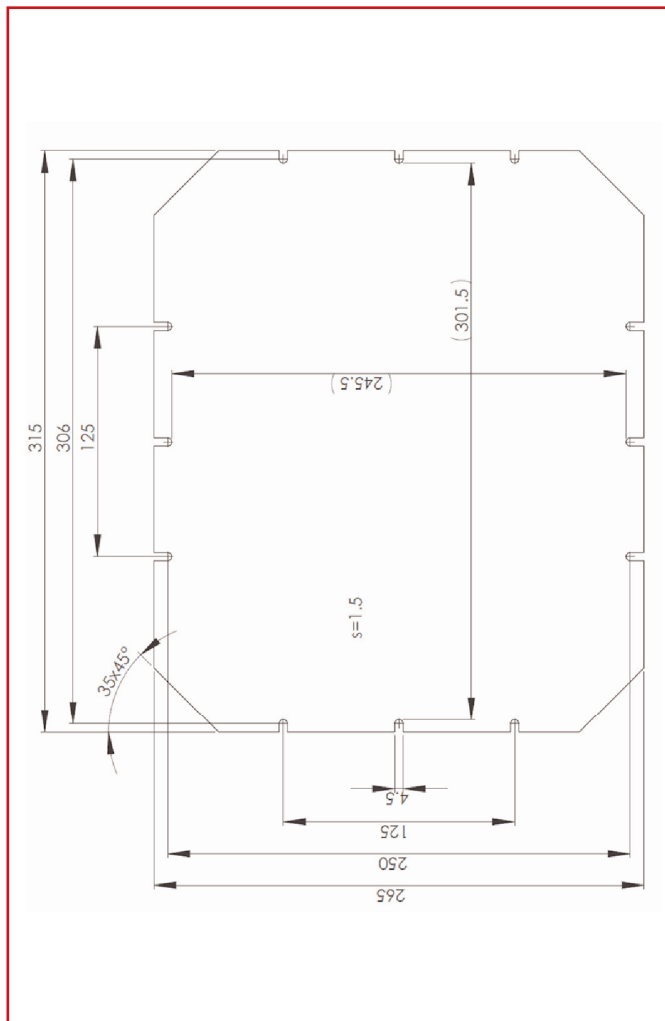

DATA SHEET: IG707048

MOUNTING PLATE 315x265x1,5 mm, GALVANIZED STEEL SHEET

DIMENSIONS

Length (mm):	315
Width (mm):	265

DESCRIPTION	ORDER NO.
Mounting plate 315x265x1,5 mm, galvanized steel sheet	IG707048