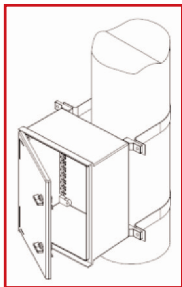

ACCESSORIES

DESCRIPTION	ORDER NO.
Locking handle with small cylinder	IMPCM000
Wall-mountingbrackets incl. fixingmaterial	IMPOF000
Fan-fitting big RAL7035	IMDVG000
Drain plug	IMDPO000
Pole attachment for cabinet width 250mm	IMFPO250
Pole attachment for cabinet width 300mm	IMFPO300
Pole attachment for cabinet width 400mm	IMFPO400
Pole attachment for cabinet width 500mm	IMFPO500
Pole attachment for cabinet width 600mm	IMFPO600
Double-beard 3mm	IMPDB000