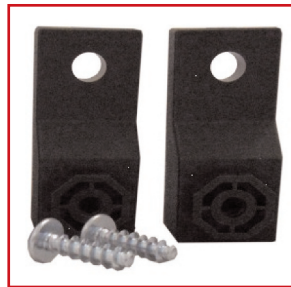

ACCESSORIES

DESCRIPTION	ORDER NO.
Locking handle with small cylinder	IMPCM000
Wall-mountingbrackets incl. fixingmaterial	IMPOF000
Fan-fitting big RAL7035	IMDVG000
Drain plug	IMDPO000
Pole attachment for cabinet width 250mm	IMFPO250
Pole attachment for cabinet width 300mm	IMFPO300
Pole attachment for cabinet width 400mm	IMFPO400
Pole attachment for cabinet width 500mm	IMFPO500
Pole attachment for cabinet width 600mm	IMFPO600
Double-beard 3mm	IMPDB000