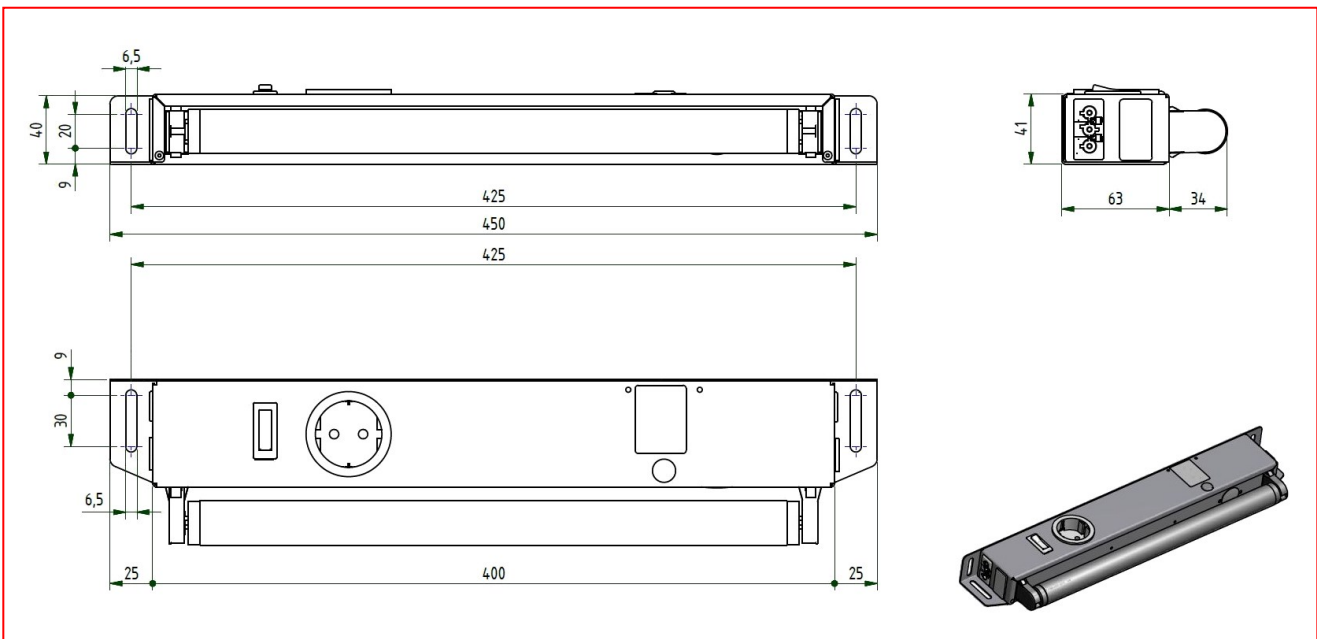

DATA SHEET:
COMPACT CABINET LIGHT T8 14W/840 WITH SOCKET

SCHRACK-INFO

- On-off switch (single-pole)
- Schuko socket loadable up to 16A
- With electronic control gear (ECG)
- Material: sheet steel
- Dimensions: 450x96x43 mm (WxHxD)
- Suitable for cabinets from a width of 800 mm
- Mounting: horizontally or vertically mountable
- Mains connection: lateral with a 3-pole plug
- Operating voltage: 220-240 V AC, 50/60 Hz
- Lamp type: 14 W fluorescent tube T8
- Service life: approx. 10 operating hours
- Color: 840 (4000K) cool white
- Luminosity: approx. 190 Lux (1 m distance), approx. 800 Lumen
- Protection class I
- Degree of protection IP20
- Ambient temperature: -10 to 45 °C
max. 95 % humidity (not condensing)
- RAL7035 light grey

DIMENSIONS (mm)

COMPACT CABINET LIGHT T8 14W/840 WITH SOCKET

DESCRIPTION	WxHxD mm	ORDER NO.
Compact cabinet light T8 14W/840 with socket, RAL7035	450x96x43	IU008519