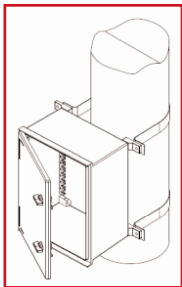

ACCESSORIES

DESCRIPTION	ORDER NO.
Locking handle with small cylinder	IMPCM000
Wall-mountingbrackets incl. fixingmaterial	IMPOF000
Fan-fitting big RAL7035	IMDVG000
Drain plug	IMDP0000
Pole attachment for cabinet width 250mm	IMFPO250
Pole attachment for cabinet width 300mm	IMFPO300
Pole attachment for cabinet width 400mm	IMFPO400
Pole attachment for cabinet width 500mm	IMFPO500
Pole attachment for cabinet width 600mm	IMFPO600
Double-beard 3mm	IMPDB000