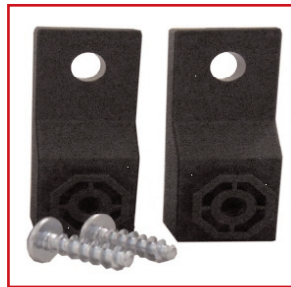

ACCESSORIES

DESCRIPTION	ORDER NO.
Locking handle with small cylinder	IMPCM000
Wall-mountingbrackets incl. fixingmaterial	IMPOF000
Fan-fitting big RAL7035	IMDVG000
Drain plug	IMDP0000
Pole attachment for cabinet width 250mm	IMFPO250
Pole attachment for cabinet width 300mm	IMFPO300
Pole attachment for cabinet width 400mm	IMFPO400
Pole attachment for cabinet width 500mm	IMFPO500
Pole attachment for cabinet width 600mm	IMFPO600
Double-beard 3mm	IMPDB000