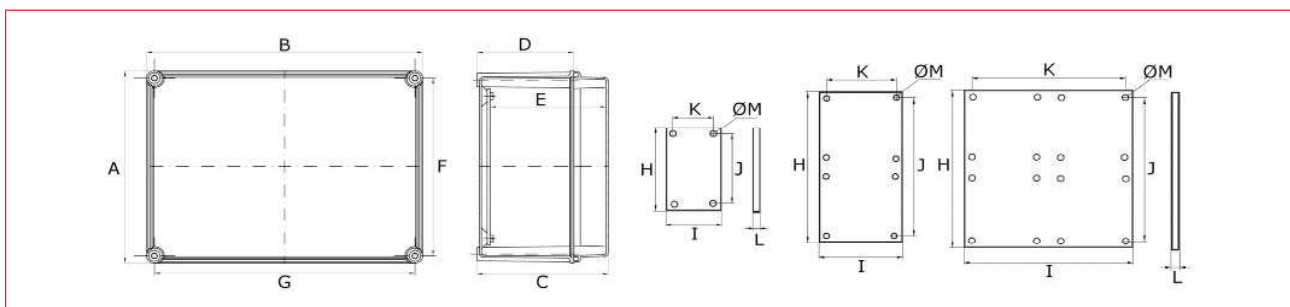

Dimensions all-insulated boxes GPR

Enclosure with cover		Dimensions								Mounting plates							
Grey	Transparent	A [mm]	B [mm]	C [mm]	D [mm]	E [mm]	F [mm]	G [mm]	Radiant power loss [W]*	Type	H [mm]	I [mm]	J [mm]	K [mm]	L [mm]	M [mm]	Material
IG131313G	IG131313T	135	135	129	106	108	110	110	-6	IG1313MB	99	99	87	87	3	4	Bakelite
IG181313G	IG181313T	180	135	129	106	108	155	110	-8	IG1813MB	142	97	130	85	3	4	Bakelite
IG181813G	IG181813T	180	180	129	106	108	155	155	-12	IG1818MB	130	130	110	110	3	4	Bakelite
IG271313G	IG271313T	270	135	129	106	108	245	110	-15	IG2713MB	234	99	222	87	4	7	Bakelite
IG271814G	IG271814T	270	180	141	126	121	245	155	-21	IG2718MB	220	130	200	110	4	7	Bakelite
IG271817G	IG271817T	270	180	171	126	151	245	155	-43	IG2718MB	220	130	200	110	4	7	Bakelite
IG272717G	IG272717T	270	270	171	126	151	245	245	-46	IG2727MB	220	220	200	200	4	7	Bakelite
IG273617G	IG273617T	270	360	171	126	151	245	335	-47	IG2736MB	220	310	200	290	4	7	Bakelite
IG273620G	IG273620T	270	360	201	126	181	245	335	-63	IG2736MB	220	310	200	290	4	7	Bakelite
IG361817G	IG361817T	360	180	171	126	151	335	155	-41	IG3618MB	310	130	290	110	4	7	Bakelite
IG363617G	IG363617T	360	360	171	126	151	335	335	-50	IG3636MB	310	310	290	290	4	7	Bakelite
IG363620G	IG363620T	360	360	201	126	181	335	335	-56	IG3636MB	310	310	290	290	4	7	Bakelite
IG545417G	IG545417T	540	270	171	126	151	515	245	-62	IG5454MP	490	220	200	200	4	7	GFK Polyester
IG542720G	-	540	270	201	126	181	515	245	-65	IG5427MP	490	220	200	200	4	7	GFK Polyester
IG543617G	IG543617T	540	360	171	126	151	515	335	-72	IG5436MP	490	310	200	290	4	7	GFK Polyester
IG543620G	IG543620T	540	360	201	126	181	515	335	-75	IG5436MP	490	310	200	290	4	7	GFK Polyester
IG545417G	IG545417T	540	540	171	126	151	515	515	-82	IG5454MP	490	490	200	200	4	7	GFK Polyester
IG545420G	IG545420T	540	540	201	126	181	515	515	-98	IG5454MP	490	490	200	200	4	7	GFK Polyester
IG723620G	IG723620T	720	360	201	126	181	695	335	-94	IG7236MP	670	310	290	290	4	7	GFK Polyester
IG725420G	-	720	540	201	126	181	698	515	-132	IG7254MP	670	490	290	200	4	7	GFK Polyester

* max. radiated power of housing calculated as a wall mounted single fixed with $\Delta T = 35K$.

Detailed information and legal notes see page 208