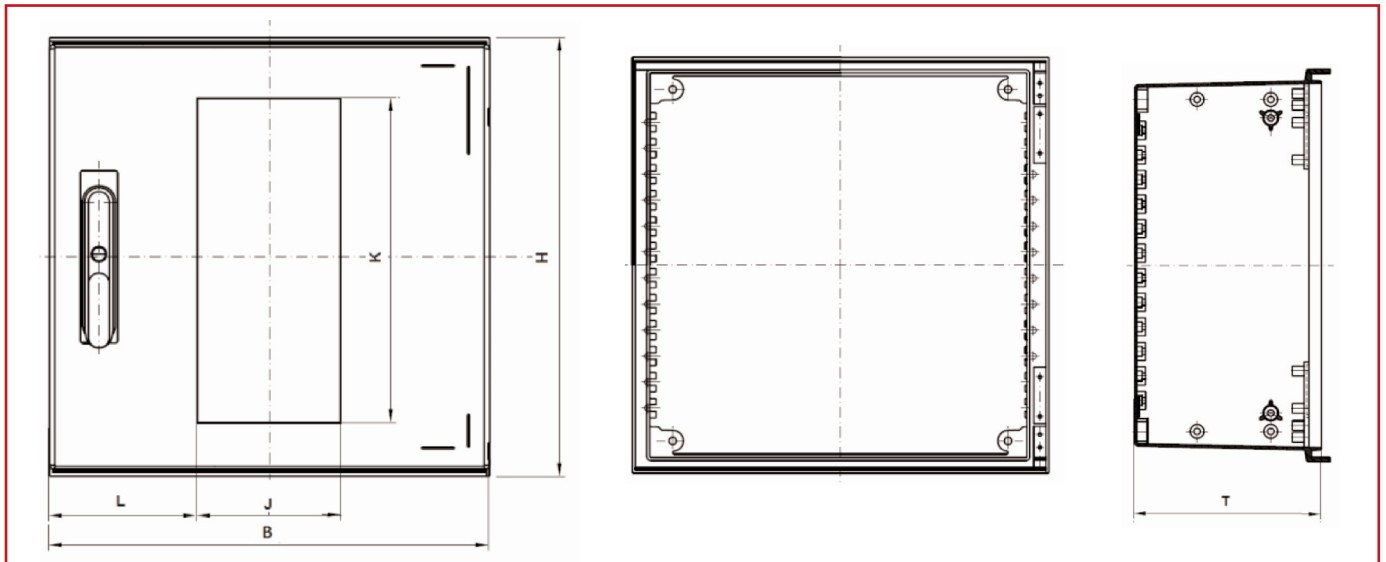

**■ DATASHEET:**  
**MINIPOL WALL ENCLOSURE WITH VIEW WINDOW AND 3 POINT ROD LOCK**

**■ SCHRACK INFO**

- Fibreglass reinforced polyester
- Halogen free
- RAL 7035
- Protection degree: IP 66 according to UNE 20324, EN 60529, IEC 60529
- Impact resistance: IK10 20J according to UNE – EN 50102, IEC 62262
- Self-extinguishable 960° according to UNE – EN 60695-2-1/0, IEC 60695-2-0
- Double isolation according to UNE-EN 60439-1, IEC 60439-1
- Thermic class E 150° according to UNE 21305, EN – HD 56651, 60085

**■ DIMENSIONS**

TYPE	H	B	T	L	J	K
IM088943	400	300	200	89,5	121	281
IM088944	400	400	200	89,5	221	281
IM088954	500	400	200	89,5	221	381
IM088964	600	400	230	89,5	221	481
IM088965	600	500	230	89,5	321	481
IM088986	800	600	300	89,5	421	681

DESCRIPTION	HxWxD (mm)	ORDER NO.
Minipol wall enclosure with 3 point rod lock and view window	400x300x200	IM088943
Minipol wall enclosure with 3 point rod lock and view window	400x400x200	IM088944
Minipol wall enclosure with 3 point rod lock and view window	500x400x200	IM088954
Minipol wall enclosure with 3 point rod lock and view window	600x400x230	IM088964
Minipol wall enclosure with 3 point rod lock and view window	600x500x230	IM088965
Minipol wall enclosure with 3 point rod lock and view window	800x600x300	IM088986

## ■ MOUNTING PLATE