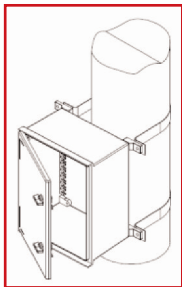

ACCESSORIES

DESCRIPTION	ORDER NO.
Locking handle with small cylinder	IMPCM000
Wall-mountingbrackets incl. fixingmaterial	IMPOF000
Fan-fitting big RAL7035	IMDVG000
Drain plug	IMDP0000
Pole attachment for cabinet width 250mm	IMFP0250
Pole attachment for cabinet width 300mm	IMFP0300
Pole attachment for cabinet width 400mm	IMFP0400
Pole attachment for cabinet width 500mm	IMFP0500
Pole attachment for cabinet width 600mm	IMFP0600
Double-beard 3mm	IMPDB000