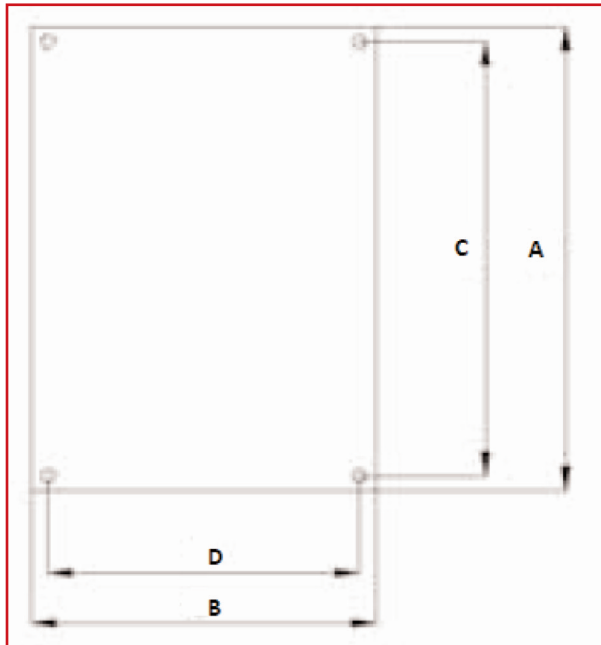

DIMENSIONS

TYPE	H	B	T
IM088843	400	300	200
IM088844	400	400	200
IM088854	500	400	200
IM088864	600	400	230
IM088865	600	500	230
IM088886	800	600	300

DESCRIPTION	HxWxD (mm)	ORDER NO.
Minipol wall enclosure with 3 point rod lock	400x300x200	IM088843
Minipol wall enclosure with 3 point rod lock	400x400x200	IM088844
Minipol wall enclosure with 3 point rod lock	500x400x200	IM088854
Minipol wall enclosure with 3 point rod lock	600x400x230	IM088864
Minipol wall enclosure with 3 point rod lock	600x500x230	IM088865
Minipol wall enclosure with 3 point rod lock	800x600x300	IM088886

■ MOUNTING PLATE

■ DIMENSIONS

TYPE	MATERIAL	A	B	C	D	DEPTH
IMMP0032	POLYESTER	268	231	248	175	4
IMMM0032	METAL	268	231	248	175	2
IMMP0043	POLYESTER	358	260	338	222	4
IMMM0043	METAL	358	260	338	222	2
IMMP0044	POLYESTER	358	360	338	322	4
IMMM0044	METAL	358	360	338	322	2
IMMP0054	POLYESTER	458	360	438	322	4
IMMM0054	METAL	458	360	438	322	2
IMMP0064	POLYESTER	558	360	538	322	4
IMMM0064	METAL	558	360	538	322	2
IMMP0065	POLYESTER	558	460	538	422	4
IMMM0065	METAL	558	460	538	422	2
IMMP0086	POLYESTER	754	556	734	518	4
IMMM0086	METAL	754	556	734	518	2

DESCRIPTION	HxWxD (mm)	ORDER NO.	
		POLYESTER	METAL
Mounting plate	268x216x4	IMMP0032	IMMM0032
Mounting plate	358x260x4	IMMP0043	IMMM0043
Mounting plate	358x360x4	IMMP0044	IMMM0044
Mounting plate	458x360x4	IMMP0054	IMMM0054
Mounting plate	558x360x4	IMMP0064	IMMM0064
Mounting plate	558x460x4	IMMP0065	IMMM0065
Mounting plate	754x556x4	IMMP0086	IMMM0086

INTERNAL DOORS

DESCRIPTION	ORDER NO.
Internal door 400x300 mm	IMPI0043
Internal door 400x400 mm	IMPI0044
Internal door 500x400 mm	IMPI0054
Internal door 600x400 mm	IMPI0064
Internal door 600x500 mm	IMPI0065
Internal door 800x600 mm	IMPI0086