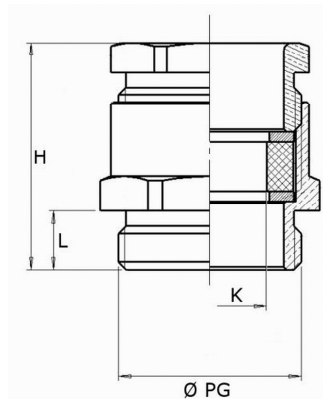

■ Datasheet: Brass cable gland with sealing ring

M272811 and M273121

■ SCHRACK-INFO

Cable gland, sealing ring of natural rubber 55 Sh,
pressure ring of galvanized steel
Temperature range: -40 to +60°C DIN 46320
Material: nickel-plated brass
Protection class: IP65 without flange

■ Dimensions

Article number	Description	Clamping range	Lenght connecting thread	total height	wrench size
		K	L	H	SW
M272811--A	PG 13,5	5,0-12,0 mm	6,5mm	26mm	SW 22
M272812--A	PG 16	7,0-14,0 mm	6,5mm	27mm	SW 24
M272813--A	PG 21	9,0-17,0 mm	7mm	30mm	SW 30
M272814--A	PG 29	14,0 - 26,0 mm	8mm	33mm	SW 40
M272815--A	PG 36	18,0 - 33,0 mm	9mm	40mm	SW 50