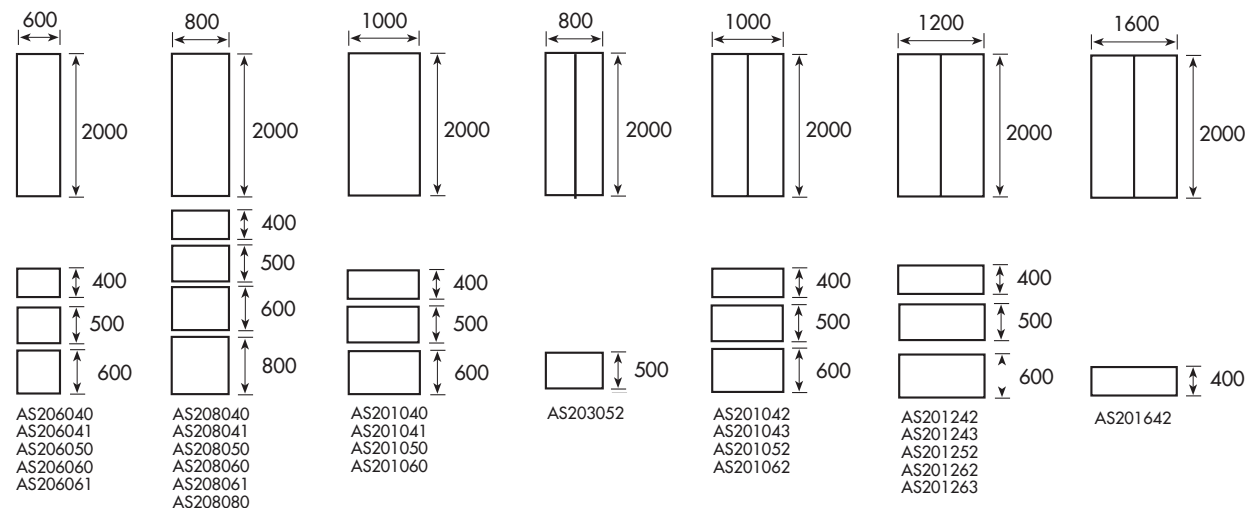

AS MODULAR ENCLOSURES

Type key