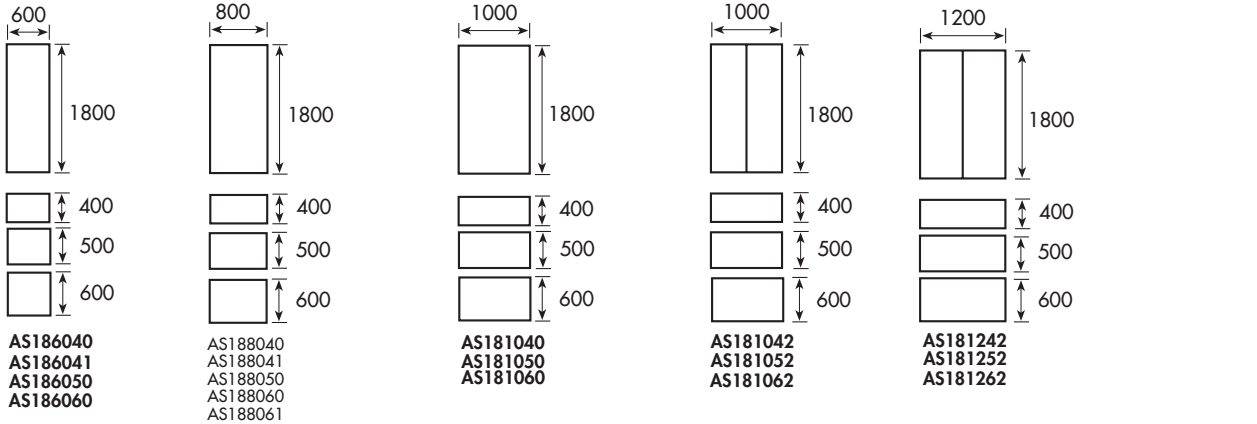

AS MODULAR ENCLOSURES

Type key