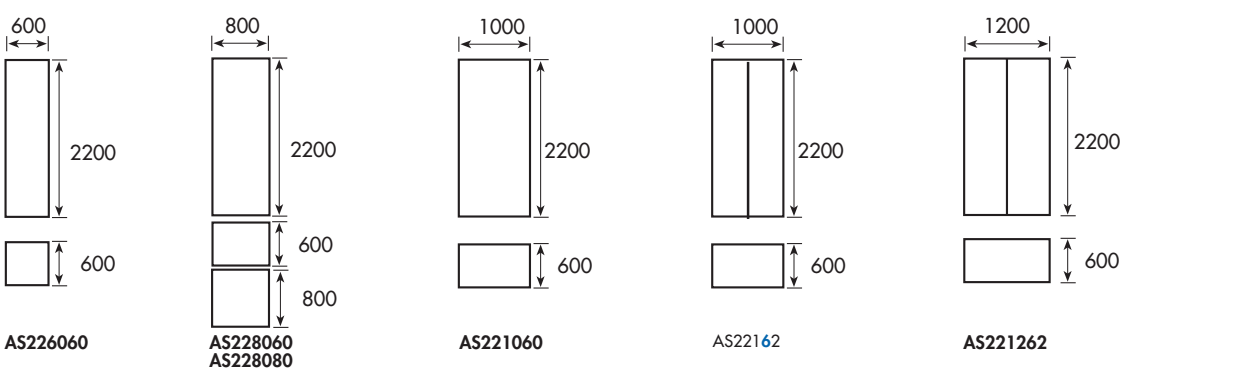

AS MODULAR ENCLOSURES

Type key