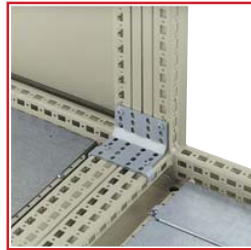

ASSCM040

■ SCHRACK-INFO

- Connecting angle for aligning AS enclosures next to one another
- Material: 3 mm galvanized steel, incl. fixing material

DESCRIPTION	EAN CODE	AVAILABLE	ORDER NO.
Cable entry gasket 30x25	9004840245677		ASBG0001
EMC Cable entry gasket	9004840390162		ASBGE001
Internal corner baying Kit	9004840240931		ASCCM040
Internal baying brackets	9004840240917		ASCCI060
Internal connection	9004840240894		ASCCS06
Connection set encl. w/partition	9004840240924		ASCCJ120
Ext. auto spacer comb. kit	9004840240900		ASCCE060
Extrudetite screws M6	9004840243741		ASCNT006
Mounting plate bracket	9004840244304		ASMPA006
Mounting plate depth-adjustment bracket	9004840244298		ASMPD002
Mounting plate fixing bracket f. middle fixing	9004840395945		ASMPE002
Door mounting set single door	9004840244854		ASDMK001
Door mounting set double door	9004840625394		ASDMK002
Adjustable 180 degree hinge	9004840244861		ASDH0180