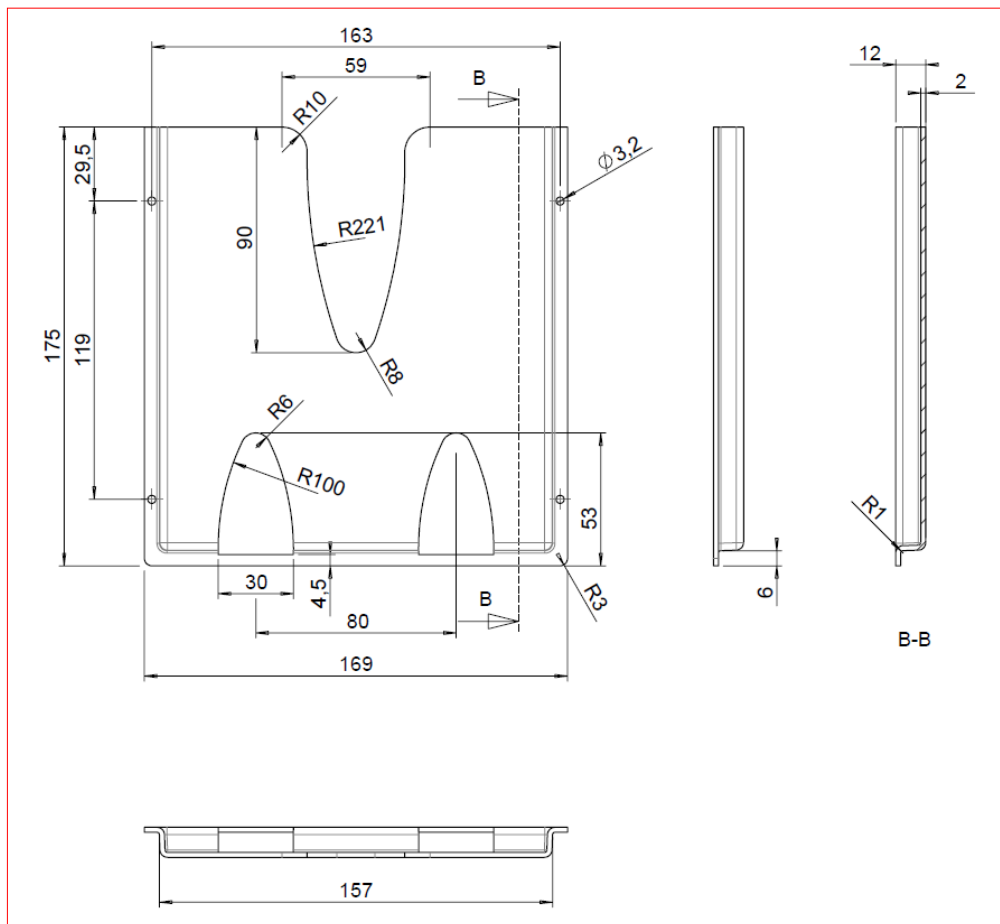

DATA SHEET:
DOCUMENT POCKET, SELF ADHESIVE, DIN A5

SCHRACK-INFO

- Document pocket in format A5, self adhesive
- Material: PS
- PU: 1 piece
- RAL 7035 light grey

DIMENSIONS

DOCUMENT POCKET, SELF ADHESIVE, DIN A5

DESCRIPTION	ORDER NO.
Document pocket, self adhesive, DIN A5	ASDRA500-B