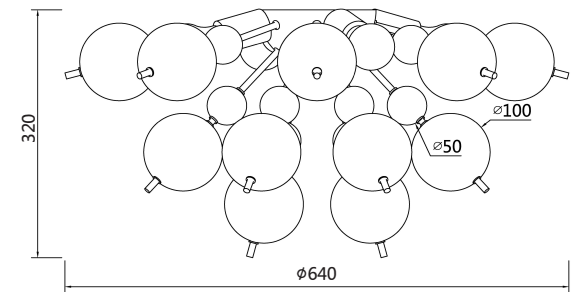

Instruction

MOD133CL-04CH

4 x E27 (60W)

Model: MOD133CL-04CH
Collection: Modern

Ceiling Lamps