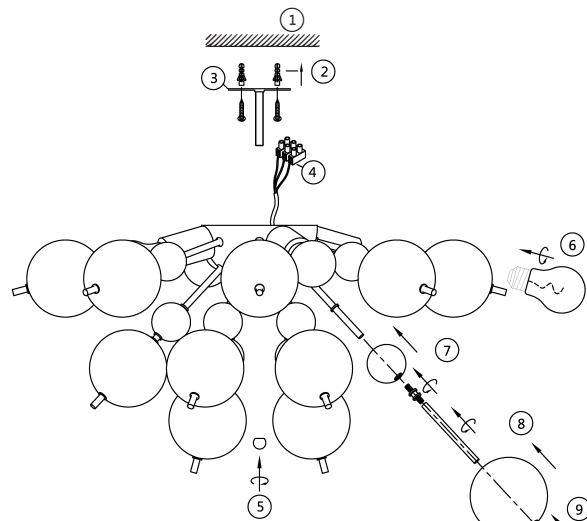

Instruction

MOD133CL-04CH

4 x E27 (60W)

Model: MOD133CL-04CH
Collection: Modern

Ceiling Lamps