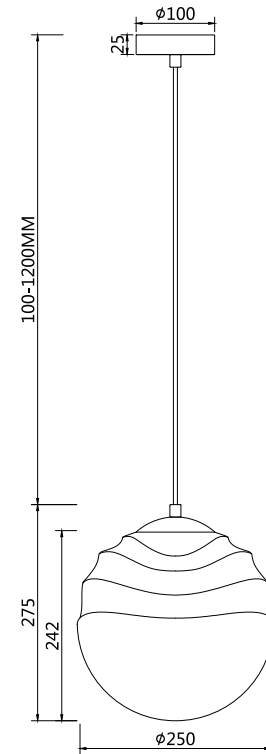

Instruction

P074PL-01N

1 x E14 (40W)
Recommended to use with LED bulbs

Pendant Lamps

Model: P074PL-01N

Collection: Pendant