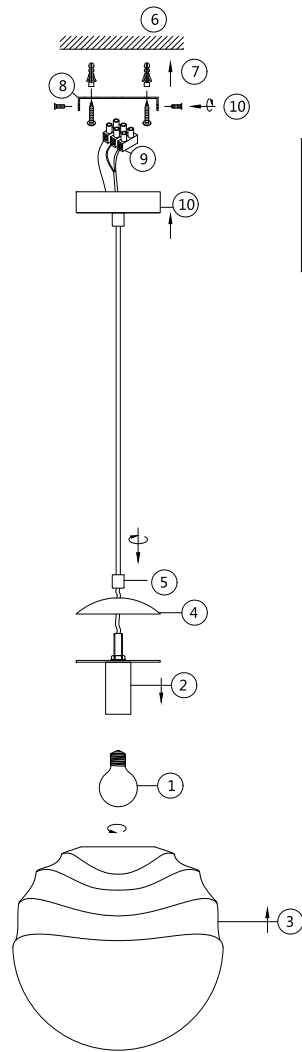

Instruction

P074PL-01N

1 x E14 (40W)
Recommended to use with LED bulbs

Pendant Lamps

Model: P074PL-01N

Collection: Pendant