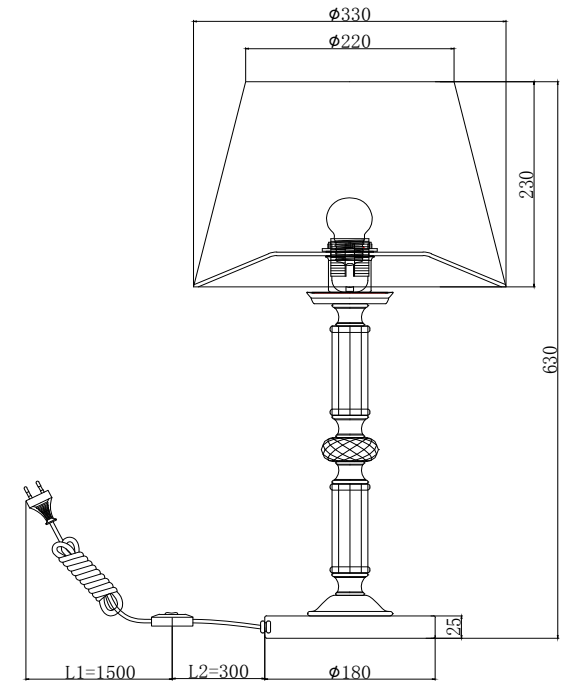

Instruction

MOD018TL-01CH

1 x E27 (60W)

Model: MOD018TL-01CH
Collection: Neoclassic
Series: Riverside

Table Lamps