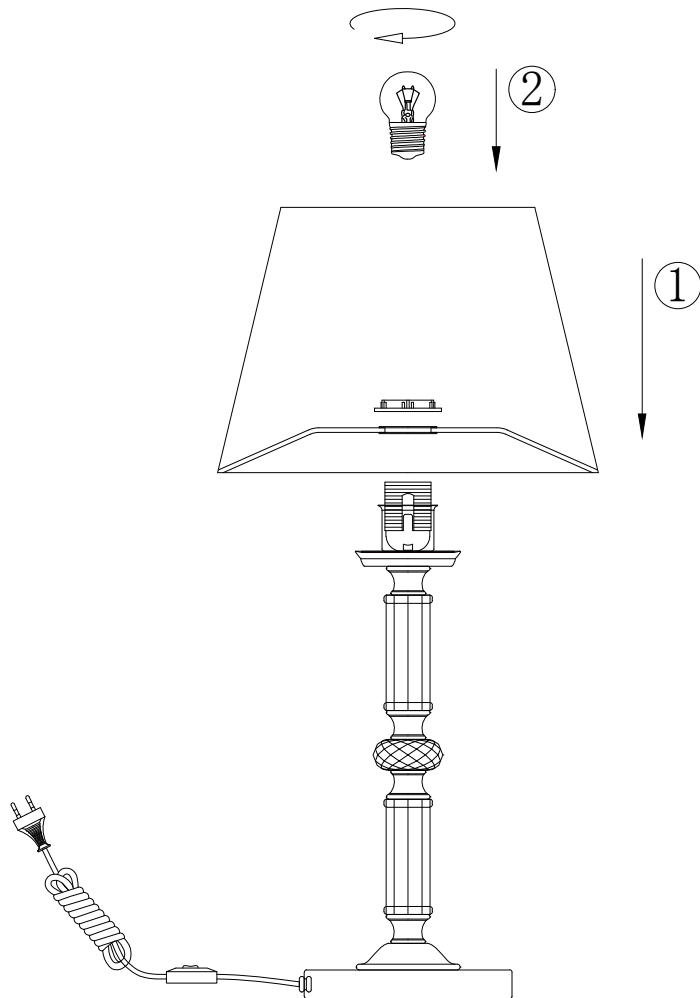

Instruction

MOD018TL-01CH

1 x E27 (60W)

Model: MOD018TL-01CH
Collection: Neoclassic
Series: Riverside

Table Lamps