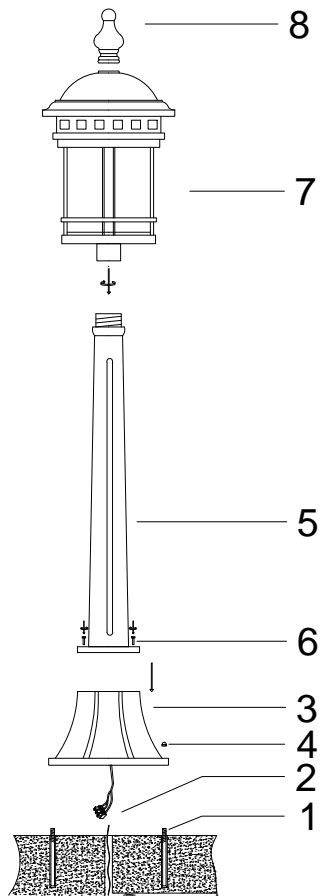

Instruction

O031FL-01BR

1 x E27 (60W)

Model: O031FL-01BR
Collection: Outdoor
Series: Salamanca

Floor Lamps