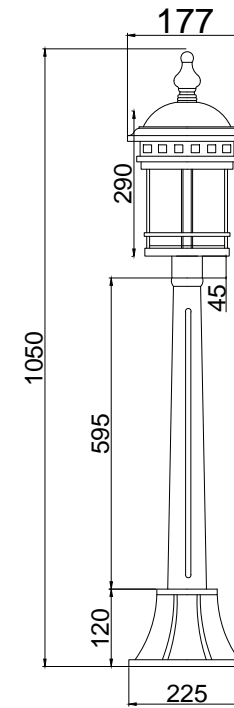

Instruction

O031FL-01BR

1 x E27 (60W)

Model: O031FL-01BR
Collection: Outdoor
Series: Salamanca

Floor Lamps