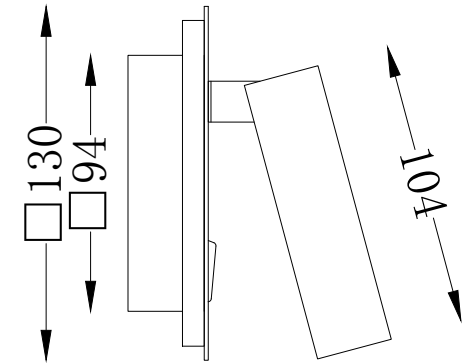

Instruction

C175-WL-01-6W-MG

MAX 9W
540 Lumen

Model: C175-WL-01-6W-MG
Collection: Ceiling & Wall

Wall Lamps