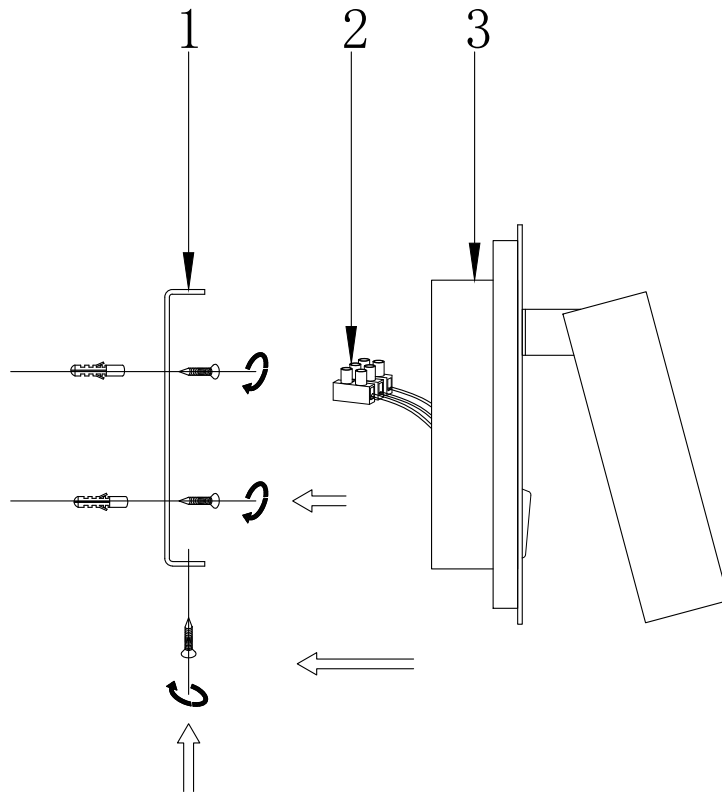

Instruction

C175-WL-01-6W-MG

MAX 9W
540 Lumen

Model: C175-WL-01-6W-MG
Collection: Ceiling & Wall

Wall Lamps