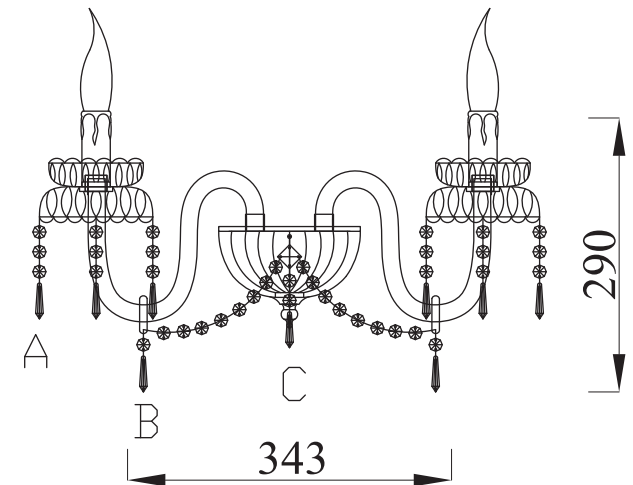

Instruction

A: 12

B: 2

C: 1

Collection: Diamant crystal
Series: Adel
Model: ARM910-02-G
Wall-mounted

– Wall-mounted

2 x E14 (60w)

MAYTONI
DECORATIVE LIGHTING