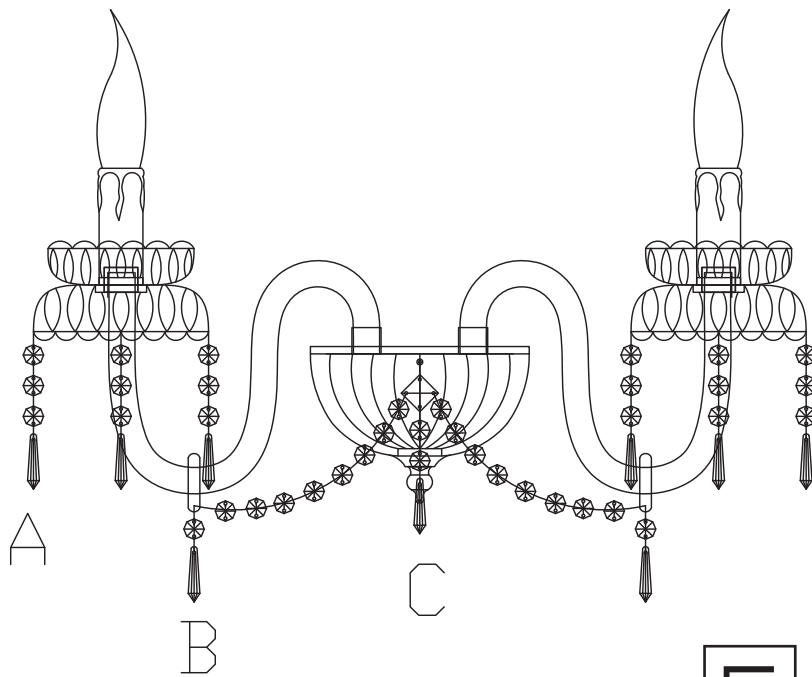

Instruction

A: 12

B: 2

C: 1

Collection: Diamant crystal
Series: Adel
Model: ARM910-02-G
Wall-mounted

– Wall-mounted

2 x E14 (60w)

MAYTONI
DECORATIVE LIGHTING