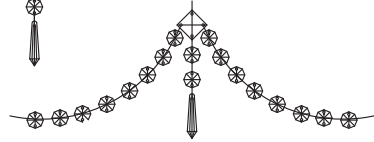

Instruction

A: 12

B: 2

C: 1

Collection: Diamant crystal
Series: Adel
Model: ARM910-02-G
Wall-mounted

– Wall-mounted

2 x E14 (60w)

MAYTONI
DECORATIVE LIGHTING