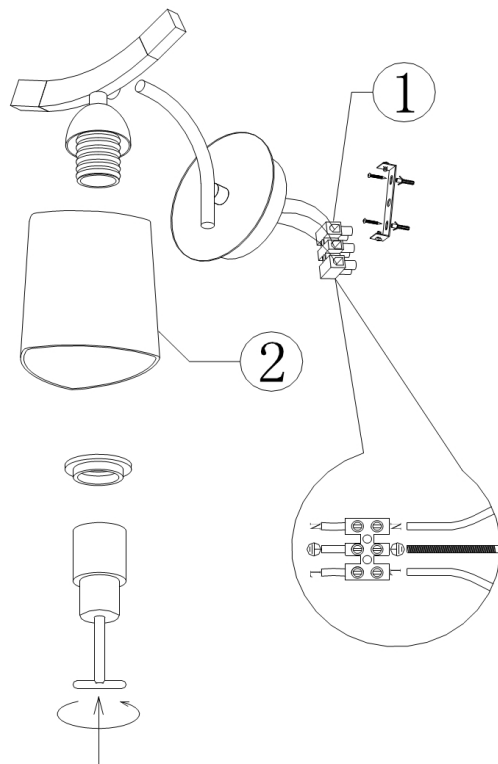

Instruction

Collection: MODERN
Series: SOL
Model: TOC001-01-N
Wall

- Wall

1 x E14 (40W)

MAYTONI
DECORATIVE LIGHTING

www.maytoni.de