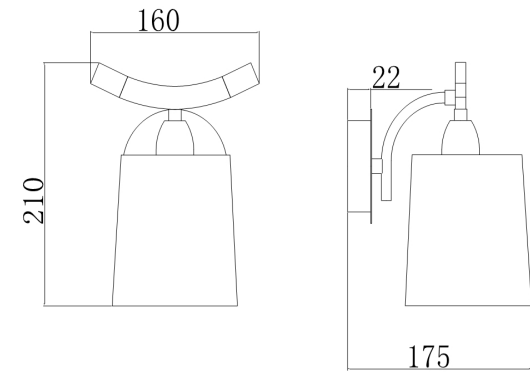

Instruction

Collection: MODERN
Series: SOL
Model: TOC001-01-N
Wall

- Wall

1 x E14 (40W)

MAYTONI
DECORATIVE LIGHTING

www.maytoni.de