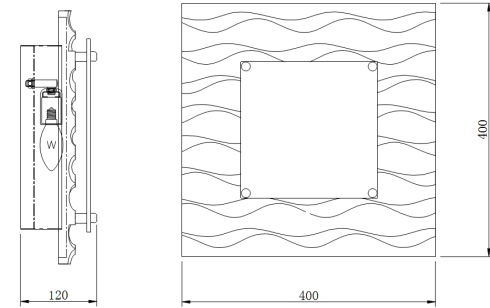

# Instruction

Collection: CEILING & WALL

Series: SEA

Model: CL852-04-S

Wall & ceiling

- Wall &  
ceiling

4 x E14 (60W)

**MAYTONI**  
DECORATIVE LIGHTING