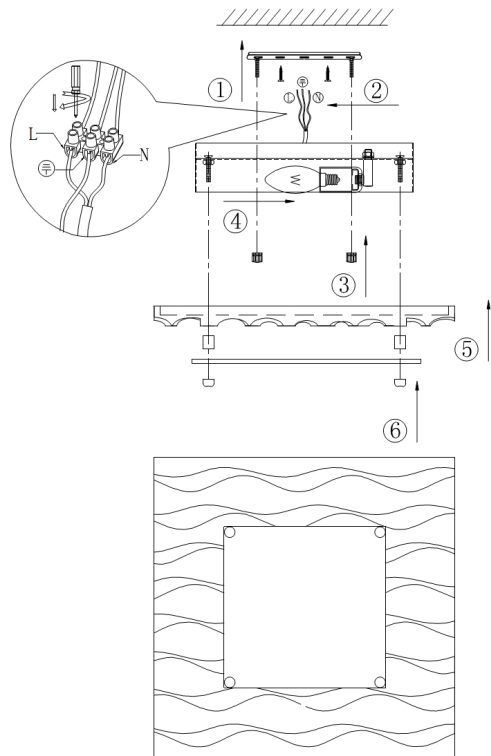

# Instruction

Collection: CEILING & WALL

Series: SEA

Model: CL852-04-S

Wall & ceiling

- Wall &  
ceiling

4 x E14 (60W)

**MAYTONI**  
DECORATIVE LIGHTING