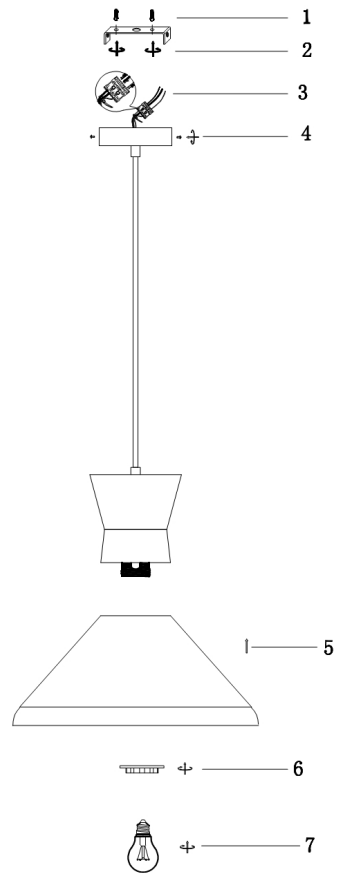

Instruction

Collection: PENDANT
Series: KENDAL
Model: MOD111-01-G
Ceiling

- Ceiling

1 x E27 (60W)

MAYTONI
DECORATIVE LIGHTING

www.maytoni.de