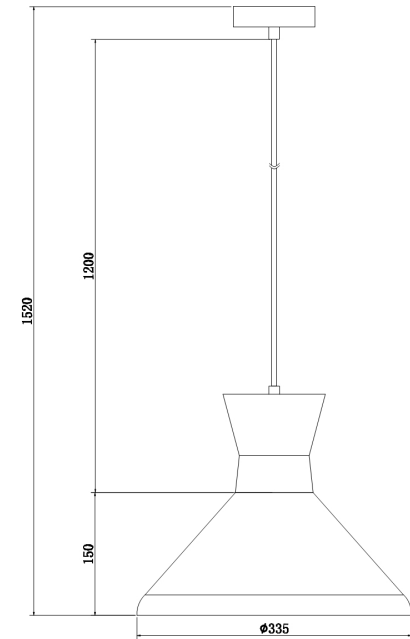

Instruction

Collection: PENDANT
Series: KENDAL
Model: MOD111-01-G
Ceiling

- Ceiling

1 x E27 (60W)

MAYTONI
DECORATIVE LIGHTING

www.maytoni.de