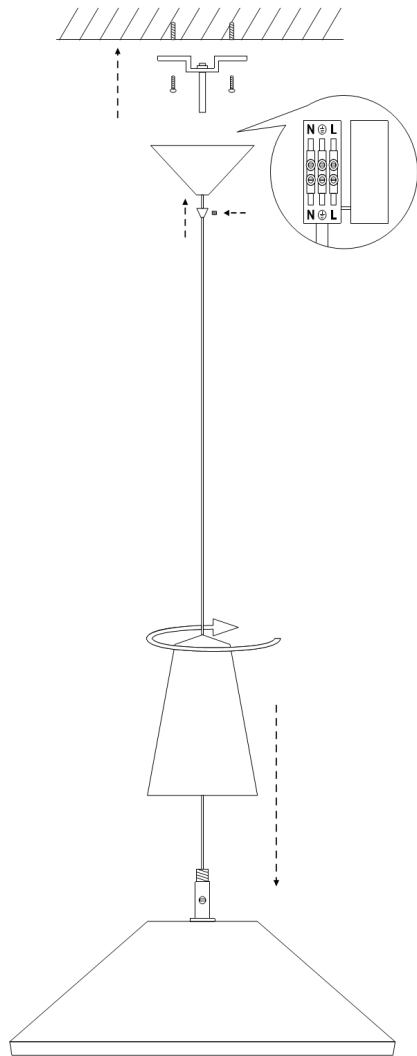

Instruction

Collection: PENDANT
Series: TROTTOLA
Model: MOD996-11-L
Ceiling

- Ceiling

1 x E27 (60W)

MAYTONI
DECORATIVE LIGHTING

www.maytoni.de