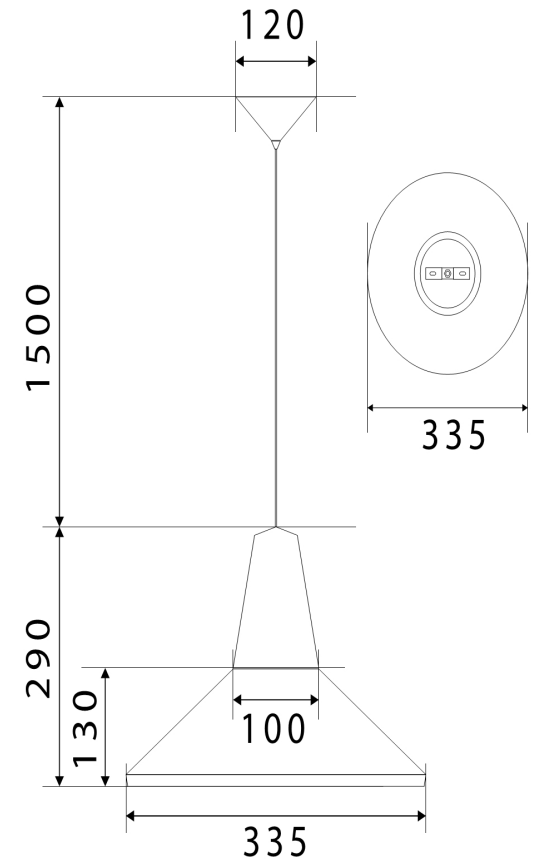

Instruction

Collection: PENDANT
Series: TROTTOLA
Model: MOD996-11-L
Ceiling

- Ceiling

1 x E27 (60W)

MAYTONI
DECORATIVE LIGHTING

www.maytoni.de