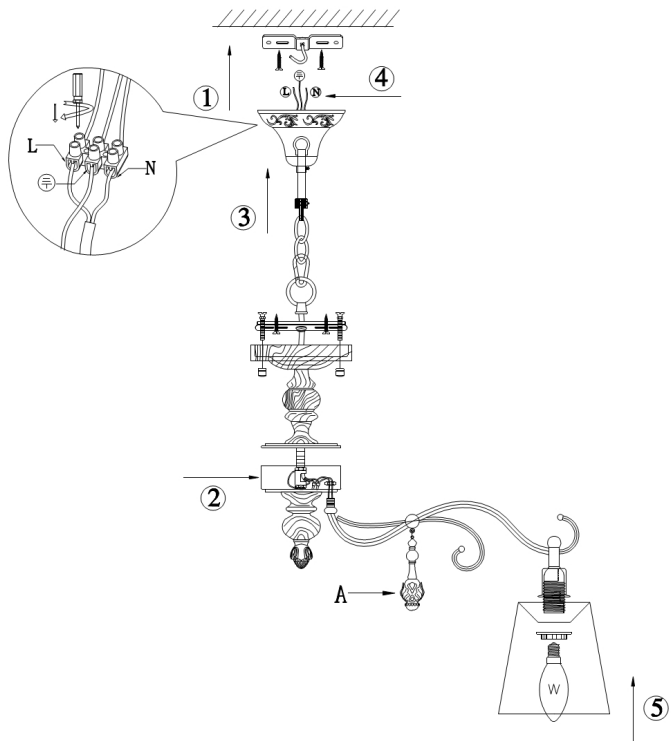

Instruction

Collection: HOUSE
Series: CIPRESSO
Model: H034-PL-08-R
Ceiling

A=8

- Ceiling

8 x E14 (40W)

MAYTONI
DECORATIVE LIGHTING

www.maytoni.de