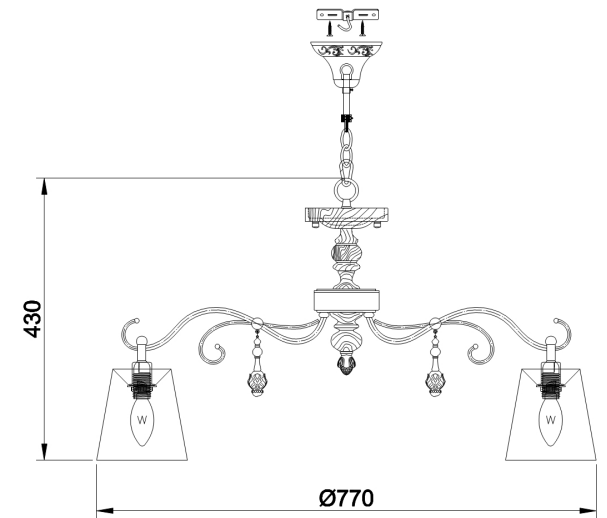

Instruction

Collection: HOUSE
Series: CIPRESSO
Model: H034-PL-08-R
Ceiling

A=8

- Ceiling

8 x E14 (40W)

MAYTONI
DECORATIVE LIGHTING

www.maytoni.de