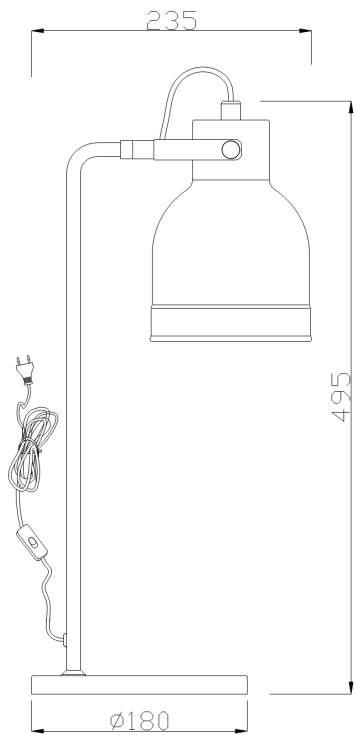

Instruction

Collection: TABLE & FLOOR

Series: PIXAR

Model: Z148-TL-01-E

Mobile

- Mobile

1 x E27 (40W)

MAYTONI
DECORATIVE LIGHTING