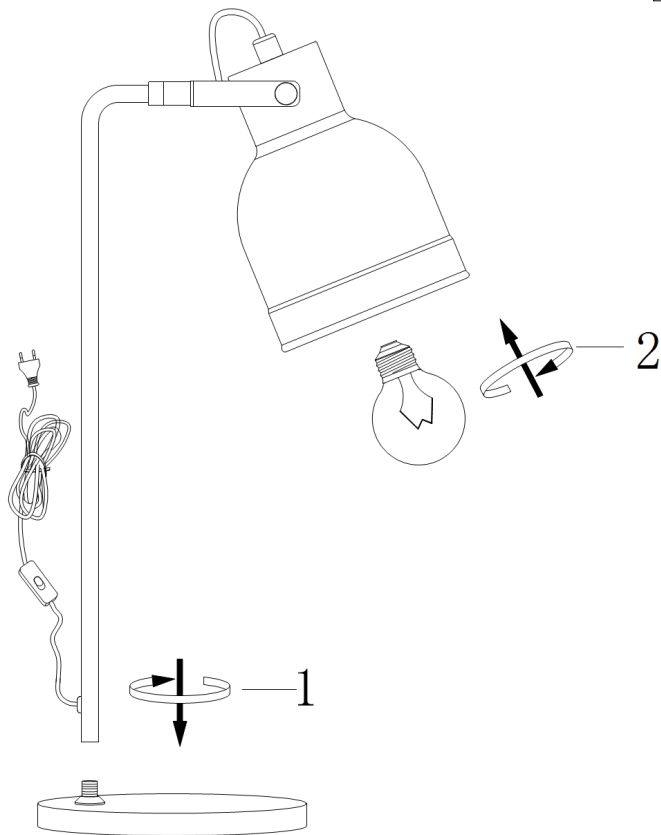

Instruction

Collection: TABLE & FLOOR

Series: PIXAR

Model: Z148-TL-01-E

Mobile

- Mobile

1 x E27 (40W)

MAYTONI
DECORATIVE LIGHTING